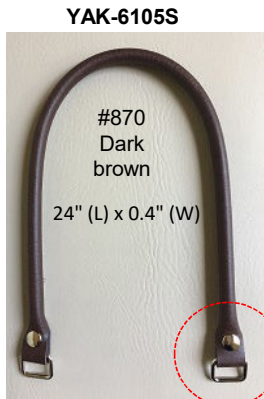

Inazuma Brand-new Handles

Snappy

Leather-like "Snappy" handles

YAK-4204
17" (L) x 0.8" (W)

5 colors available

Leather-like "Snappy" handles

3 colors available

Leather-like on Acrylic tape "Snappy" handles

Button hole or Eyelet

YAT-4020S
16" (L) x 0.8" (W)

4 colors available