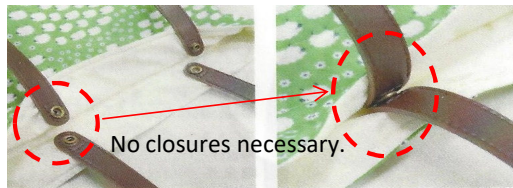

Inazuma Brand-new Handles

Snappy

Leather-like "Snappy" handles

YAK-4204
17" (L) x 0.8" (W)

5 colors available

Leather-like "Snappy" handles

3 colors available

Leather-like on Acrylic tape "Snappy" handles

Button hole or Eyelet

YAT-4020S
16" (L) x 0.8" (W)

4 colors available